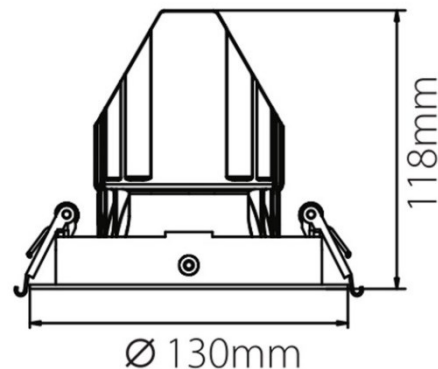

PRODUCT DATASHEET

Model: LDL802

Category: LED Adjustable Downlight

Description: 24w LED Adjustable Downlight

General Information

Material: Aluminium

Fitting Colors: White/ Black/ Painted Silver

Rotation Angle (degree): Not Applicable

Tilting Angle (degree): 30

Track System: Not Applicable

IP Rating: 20

Working Temperature (°C): -5 - +35

Storage Temperature (°C): -20 - +50

Product Dimensions and Cut-out Information

Fitting Length (mm): Not Applicable

Diameter (mm): 130

Height (mm): 118

Cut-out Dimension (mm): 117

Dimension:

Packing Information

Packaging Type: Individual box

Quantity per carton: 12

CBM per carton: 0.0369

Gross weight per carton (kgs): 12.4

Lifespan

Lifetime (hours): 50000

Luminous Flux after 50000hours (lm): LM80 Comply

PRODUCT DATASHEET

Model: LDL802

Category: LED Adjustable Downlight

Description: 24w LED Adjustable Downlight